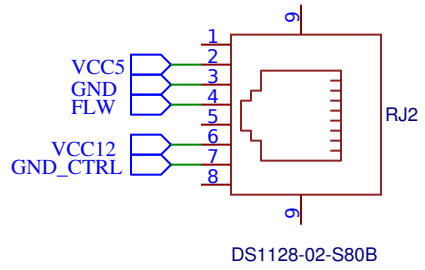

| | | |
|---|--------------------------|----------------------------|
| TITLE: Purific Control - Conn | | REV: 1.0 |
|  | Company: ricardoteix.com | Sheet: 2/2 |
| | Date: 2019-06-20 | Drawn By: Ricardo Teixeira |